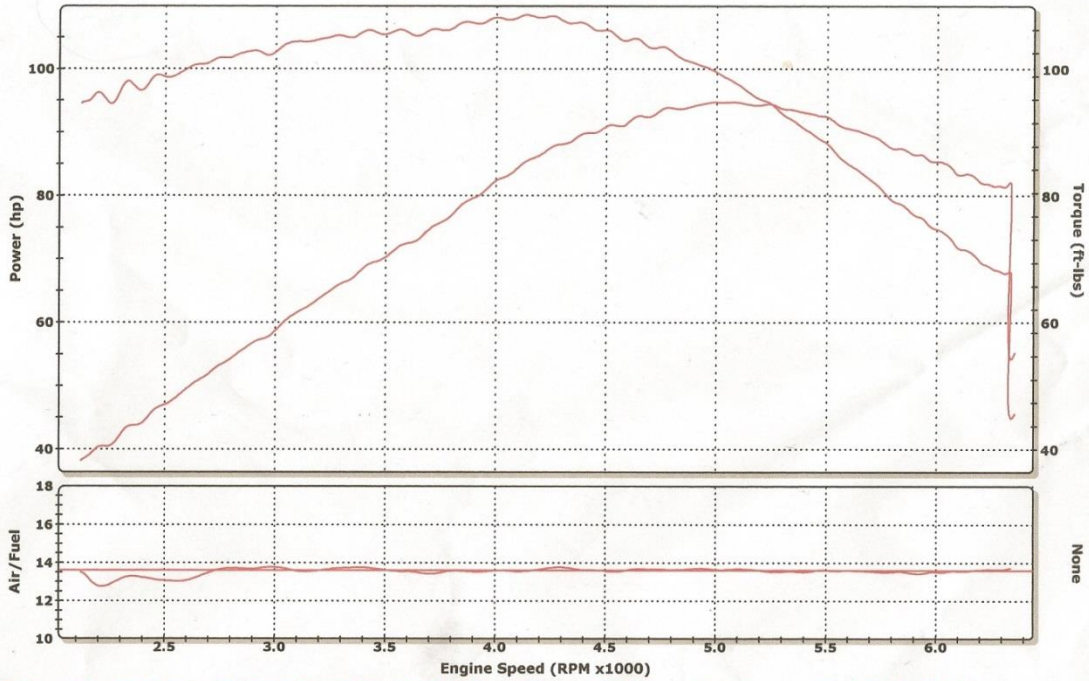

Kmc PowerSports 401-952-7972

RunFile_019.drf - 6/7/2014 12:53:10 PM Run Type: RO Run Conditions: 93.36 °F, 29.61 in-Hg, Humidity: 22%, SAE: 1.02
Max Power = 94.69 Max Torque = 108.46