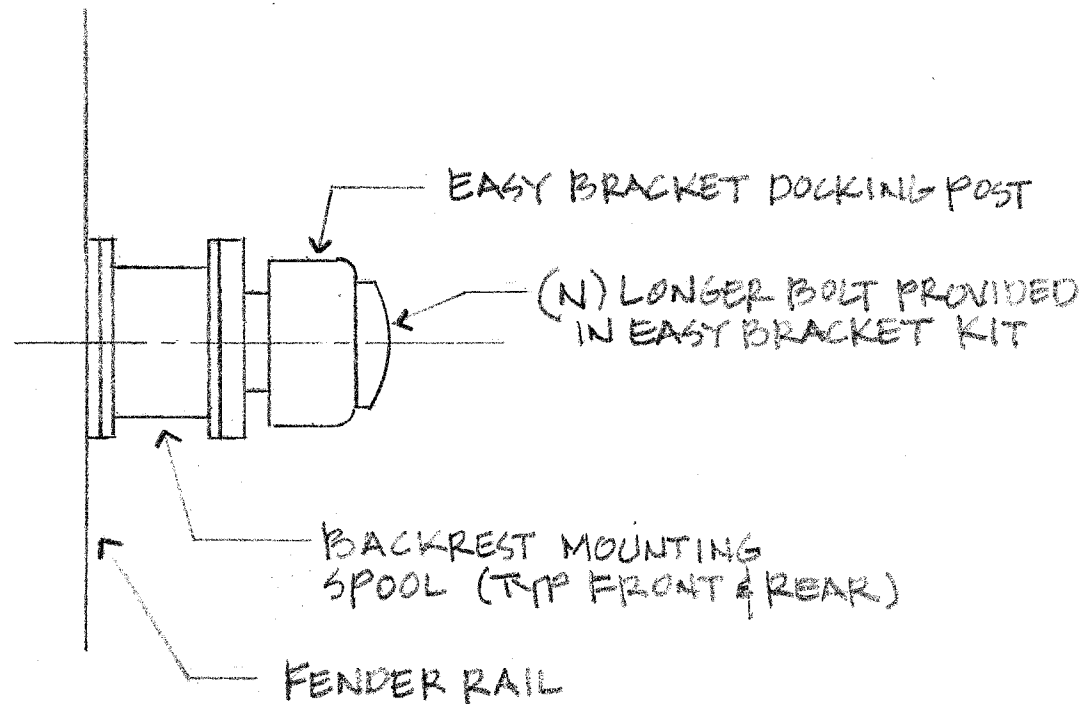

EASY BRACKET INSTALLATION  
WITH  
DEM QUICK DETACH BACKREST

NOTE:

EASY BRACKET DOCKING POST MOUNTS OUTSIDE  
BACKREST MOUNTING SPOOL. BACKREST AND EASY BRACKETS  
FUNCTION INDEPENDENTLY OF EACH OTHER.