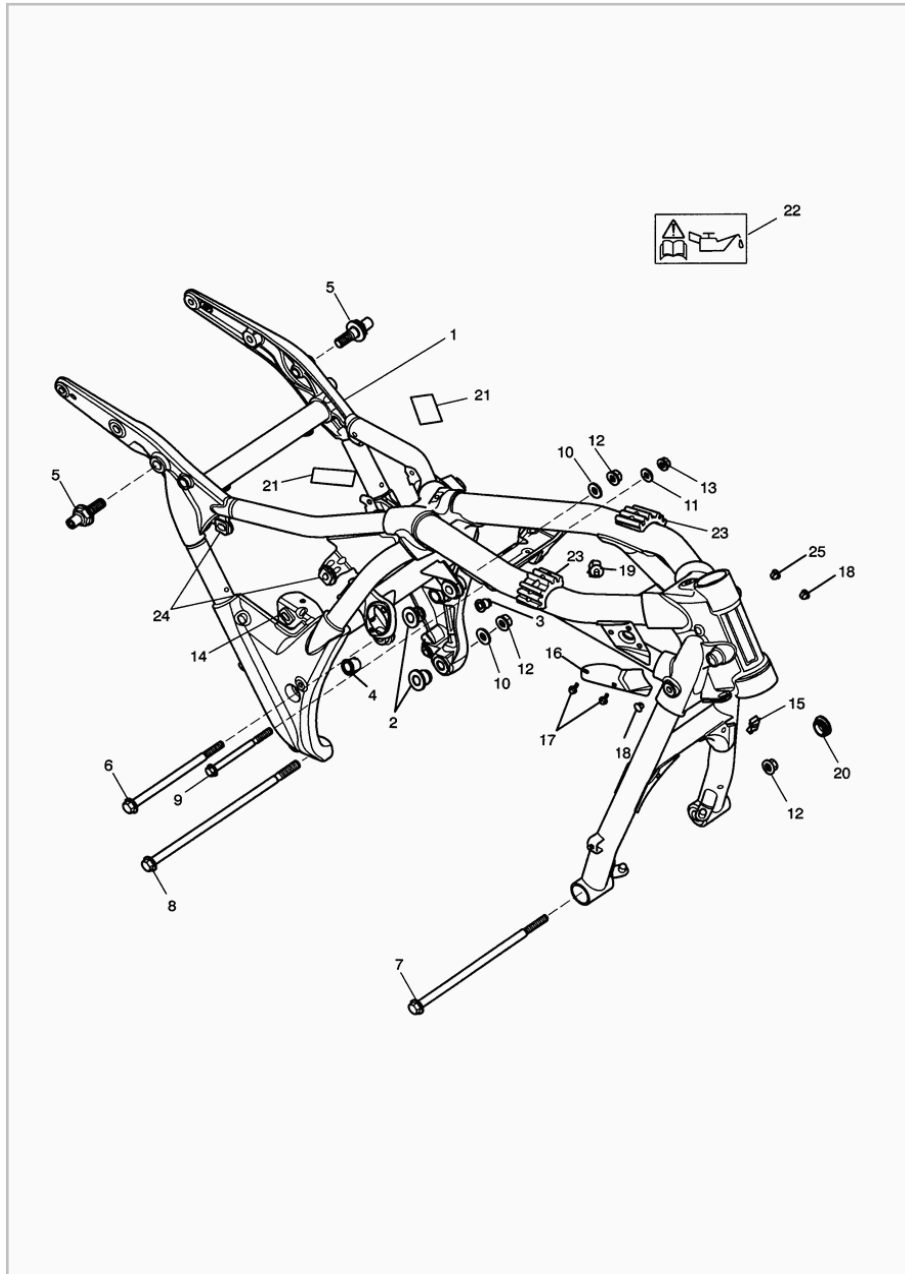

Thunderbird 1600 & 1700 > THUNDERBIRD > Frame, Footrests, Engine Mountings & Stands > Main Frame & Fittings

SEQ	PartNumber	Part	Disc	RRP	Req.	Qty	Comment
1	T2078006	Frame, Spares Assy, World	9	3,673.86	1	0	> 414006
1	T2071650	Frame Assy, RoW	STD	3,566.87	1	0	414007 >
1	T2078007	Frame, Spares Assy, Canada	9	3,673.86	1	0	> 414006
1	T2071651	Frame Assy, Canada	STD	3,673.86	1	0	414007 >
1	T2078008	Frame, Spares Assy, Americas	9	3,673.86	1	0	> 414006
1	T2071652	Frame Assy, Americas	STD	3,673.86	1	0	414007 >
2	T2071980	Adjuster, Frame, M12	STD	11.45	2	0	
3	T2070347	Frame Adjuster, M16	STD	7.98	1	0	
4	T2051010	Swingarm Pivot Adjuster	STD	28.68	1	0	
5	T2078099	Boss, RSU Mount	STD	46.12	2	0	
6	T3151007	Bolt, HHF, M12 x 195,10.9,Slv	STD	25.07	1	0	
7	T3150143	Bolt, HHF, M12 x 282,10.9,Slv	STD	25.07	1	0	
8	T3151112	BOLT, HHF, M12 x 1.25 x 320, 10.9, Slv	STD	25.71	1	0	
9	T3151001	Bolt, HHF, M10 x 125,10.9, Slv	STD	25.07	1	0	
10	T3555031	Washer, 13 x 25 x 3	STD	6.19	2	0	
11	T3555029	Washer, 10.5 x 23 x 2	STD	3.19	1	0	
12	T3350032	Locknut, Flgd, M12 x 1.25, Blk	STD	6.95	3	0	
13	T3350005	Locknut, Flgd, M10	STD	5.93	1	0	> 529987
13	T3350250	Locknut, Flanged, M10	STD	5.20	1	0	529988 >
14	T3020054	Grommet, Sidepanel	STD	2.81	2	0	
15	T3350091	Nut, Captive, M6	STD	2.72	1	0	
16	T2078100	Cover, Headstock, RH	STD	13.08	1	0	
17	T3203222	Bolt, HHF, M6 x 12, Slv	STD	2.01	2	0	
18	T3700180	Plug, Hole, Plastic	STD	3.00	2	0	

Thunderbird 1600 & 1700 > THUNDERBIRD > Frame, Footrests, Engine Mountings & Stands > Main Frame & Fittings

19	T3700072	Cable Clip, Dia 15-16mm BK	STD	4.72	1	0	
20	T3452000	Bung, 38.1 Od	STD	3.51	1	0	
21	T4100055	Decal, Clear, 35 x 65	STD	3.19	2	0	> 414006
22	T3900136	Label, Engine Oil	STD	3.32	1	0	
23	T2400494	Support Rubber, Fuel Tank	STD	22.68	2	0	
24	T2300835	Grommet, Side Panel	STD	2.17	4	0	
25	T3450101	Button, Firtree, M6 x 11	STD	1.60	1	0	